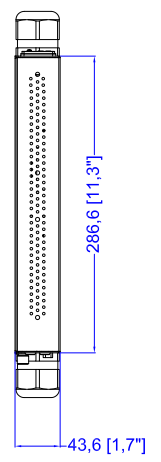

Rear

TOP

Front

See VIEW A

See VIEW B

NOTES:
ALL DIMENSIONS ARE MILLIMETERS[INCHES].

 Raritan www.raritan.com		 PROJECTION THIRD ANGLE	DO NOT SCALE DRAWING	TITLE: iPDU One U, Three Phase, 32/30A 3Φ-Y/190V~415V Input: AC Terminal (2) , Output AC Terminal (2)
			SHEET 1 OF 1	
DRAWN : Eva_Lin	Aug.29,2010	THIS DRAWING AND SPECIFICATIONS HEREIN ARE THE PROPERTY OF RARITAN, INC. AND SHALL NOT BE COPIED, REPRODUCED OR USED, IN WHOLE OR IN PART, AS THE BASIS FOR THE MANUFACTURE OR SALE OF ITEMS WITHOUT WRITTEN PERMISSION FROM RARITAN, INC. THIS DRAWING IS BASED UPON LATEST AVAILABLE INFORMATION AND IS SUBJECT TO CHANGE WITHOUT NOTICE.	DWG NO. MPX-3270	REV. A
ENGINEER: Sam_L	Aug.30,2010			
APPROVED: Tom_H	Aug.30,2010			