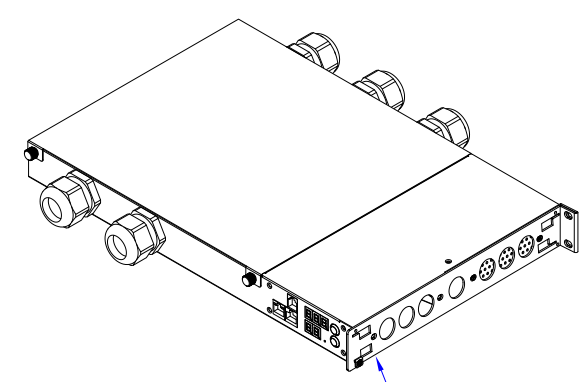

Rear

TOP

Front

See VIEW A

See VIEW B

NOTES:
ALL DIMENSIONS ARE MILLIMETERS[INCHES].

 Raritan www.raritan.com		 PROJECTION THIRD ANGLE	DO NOT SCALE DRAWING	TITLE: iPDU One U, Three Phase, 32/30A 3Φ-Y/190V~415V Input: AC Terminal (2) , Output AC Terminal (2)
			SHEET 1 OF 1	
DRAWN : Eva_Lin	Aug.29,2010	THIS DRAWING AND SPECIFICATIONS HEREIN ARE THE PROPERTY OF RARITAN, INC. AND SHALL NOT BE COPIED, REPRODUCED OR USED, IN WHOLE OR IN PART, AS THE BASIS FOR THE MANUFACTURE OR SALE OF ITEMS WITHOUT WRITTEN PERMISSION FROM RARITAN, INC. THIS DRAWING IS BASED UPON LATEST AVAILABLE INFORMATION AND IS SUBJECT TO CHANGE WITHOUT NOTICE.	DWG NO. MPX-3270	REV. A
ENGINEER: Sam_L	Aug.30,2010			
APPROVED: Tom_H	Aug.30,2010			