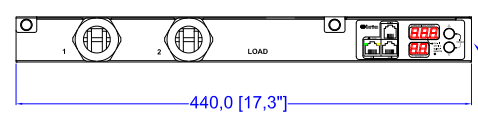

Rear

TOP

Front

See VIEW A

See VIEW B

NOTES:
ALL DIMENSIONS ARE MILLIMETERS[INCHES].

 Raritan www.raritan.com		 PROJECTION THIRD ANGLE	DO NOT SCALE DRAWING	TITLE: iPDU One U, Three Phase, 32/30A 3Φ-Y/190V~415V Input: AC Terminal (2) , Output AC Terminal (2)
			SHEET 1 OF 1	
DRAWN : Eva_Lin	Aug.29,2010	THIS DRAWING AND SPECIFICATIONS HEREIN ARE THE PROPERTY OF RARITAN, INC. AND SHALL NOT BE COPIED, REPRODUCED OR USED, IN WHOLE OR IN PART, AS THE BASIS FOR THE MANUFACTURE OR SALE OF ITEMS WITHOUT WRITTEN PERMISSION FROM RARITAN, INC. THIS DRAWING IS BASED UPON LATEST AVAILABLE INFORMATION AND IS SUBJECT TO CHANGE WITHOUT NOTICE.	DWG NO. MPX-3270	REV. A
ENGINEER: Sam_L	Aug.30,2010			
APPROVED: Tom_H	Aug.30,2010			