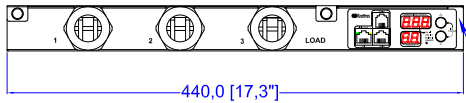

Rear

TOP

Front

See VIEW A

See VIEW B

NOTES:  
ALL DIMENSIONS ARE MILLIMETERS[INCHES].

 www.raritan.com	PROJECTION THIRD ANGLE	DO NOT SCALE DRAWING <b>SHEET 1 OF 1</b>	TITLE:	iPDU One U, Three Phase, 32/30A 3Φ-Y /190V~415V Input: AC Terminal (3) , Output AC Terminal (3)
	DRAWN : Eva_L      Aug.31,2011 ENGINEER: Sam_L     Aug.31,2011 APPROVED: Tom_H    Aug.31,2011	THIS DRAWING AND SPECIFICATIONS HEREIN ARE THE PROPERTY OF RARITAN, INC. AND SHALL NOT BE COPIED, REPRODUCED OR USED, IN WHOLE OR IN PART, AS THE BASIS FOR THE MANUFACTURE OR SALE OF ITEMS WITHOUT WRITTEN PERMISSION FROM RARITAN, INC. THIS DRAWING IS BASED UPON LATEST AVAILABLE INFORMATION AND IS SUBJECT TO CHANGE WITHOUT NOTICE.	DWG NO. <b>MPX-3370</b>	