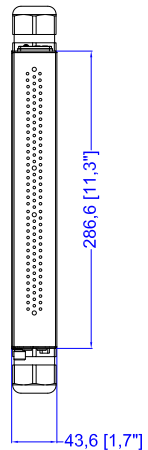

Rear

TOP

Front

See VIEW A

See VIEW B

NOTES:  
ALL DIMENSIONS ARE MILLIMETERS[INCHES].

 www.raritan.com	PROJECTION THIRD ANGLE	DO NOT SCALE DRAWING <b>SHEET 1 OF 1</b>	TITLE:	iPDU One U, Three Phase, 32/30A 3Φ-Y /190V~415V Input: AC Terminal (3) , Output AC Terminal (3)
	DRAWN : Eva_L      Aug.31,2011 ENGINEER: Sam_L     Aug.31,2011 APPROVED: Tom_H    Aug.31,2011	THIS DRAWING AND SPECIFICATIONS HEREIN ARE THE PROPERTY OF RARITAN, INC. AND SHALL NOT BE COPIED, REPRODUCED OR USED, IN WHOLE OR IN PART, AS THE BASIS FOR THE MANUFACTURE OR SALE OF ITEMS WITHOUT WRITTEN PERMISSION FROM RARITAN, INC. THIS DRAWING IS BASED UPON LATEST AVAILABLE INFORMATION AND IS SUBJECT TO CHANGE WITHOUT NOTICE.	DWG NO. <b>MPX-3370</b>	