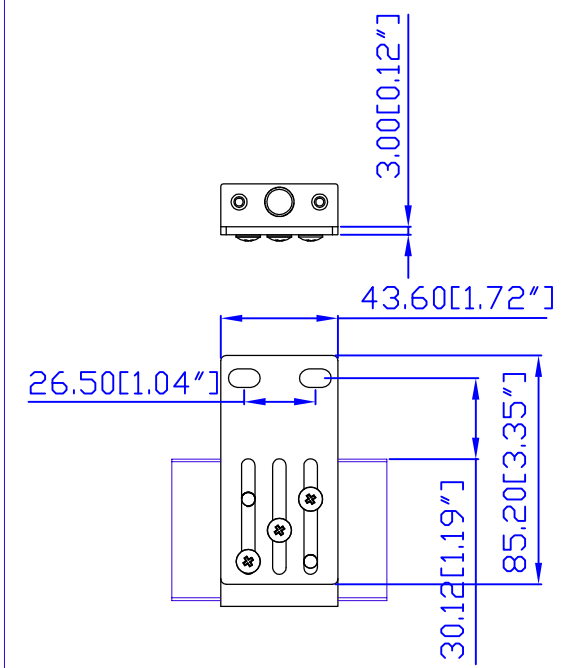

VIEW A

VIEW B

VIEW C

Option 1.

Option 2.

VIEW D

Option 3.

NOTES:
1. ALL DIMENSIONS ARE MILLIMETERS [INCHES].

DRAWN :	EVA	July 14 2009
ENGINEER:	Kevin_L	July 14 2009
APPROVED:	Kevin_C	July 14 2009

PROJECTION
THIRD ANGLE

DO NOT SCALE DRAWING
SHEET 1 OF 1

THIS DRAWING AND SPECIFICATIONS HEREIN ARE THE PROPERTY OF RARITAN, INC. AND SHALL NOT BE COPIED, REPRODUCED OR USED, IN WHOLE OR IN PART, AS THE BASIS FOR THE MANUFACTURE OR SALE OF ITEMS WITHOUT WRITTEN PERMISSION FROM RARITAN, INC. THIS DRAWING IS BASED UPON LATEST AVAILABLE INFORMATION AND IS SUBJECT TO CHANGE WITHOUT NOTICE.

TITLE:
iPDU Zero U, Single Phase, 230V,
Input: IEC309 3P+N+PE 230V/16A,
Output: (14) C13, (2) C19

DWG NO.
MPX-5367 & MPX-4367

REV.
A