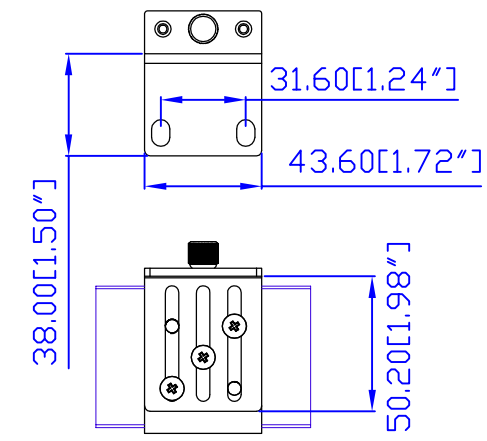

VIEW A

VIEW B

VIEW C

Option 1.

Option 2.

VIEW D

Option 3.

NOTES:
1. ALL DIMENSIONS ARE MILLIMETERS [INCHES].

DRAWN :	EVA	July 14 2009
ENGINEER:	Kevin_L	July 14 2009
APPROVED:	Kevin_C	July 14 2009

PROJECTION
THIRD ANGLE

DO NOT SCALE DRAWING
SHEET 1 OF 1

THIS DRAWING AND SPECIFICATIONS HEREIN ARE THE PROPERTY OF RARITAN, INC. AND SHALL NOT BE COPIED, REPRODUCED OR USED, IN WHOLE OR IN PART, AS THE BASIS FOR THE MANUFACTURE OR SALE OF ITEMS WITHOUT WRITTEN PERMISSION FROM RARITAN, INC. THIS DRAWING IS BASED UPON LATEST AVAILABLE INFORMATION AND IS SUBJECT TO CHANGE WITHOUT NOTICE.

TITLE:
iPDU Zero U, Single Phase, 230V,
Input: IEC309 3P+N+PE 230V/16A,
Output: (14) C13, (2) C19

DWG NO.
MPX-5367 & MPX-4367

REV.
A