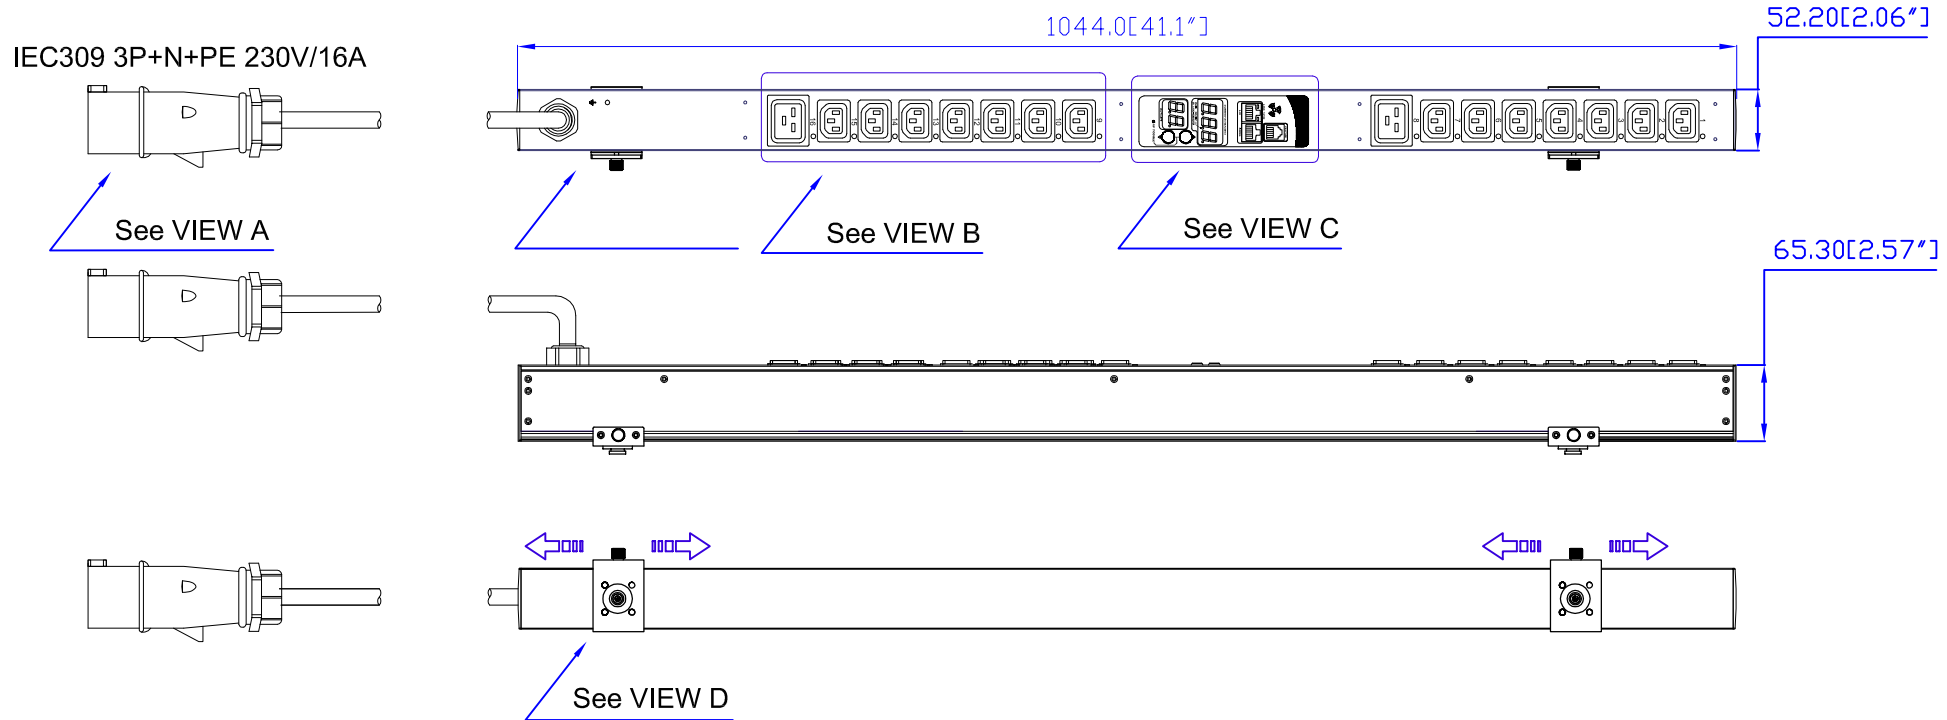

VIEW A

VIEW B

VIEW C

Option 1.

Option 2.

VIEW D

Option 3.

NOTES:
1. ALL DIMENSIONS ARE MILLIMETERS [INCHES].

DRAWN :	EVA	July 14 2009
ENGINEER:	Kevin_L	July 14 2009
APPROVED:	Kevin_C	July 14 2009

PROJECTION
THIRD ANGLE

DO NOT SCALE DRAWING
SHEET 1 OF 1

THIS DRAWING AND SPECIFICATIONS HEREIN ARE THE PROPERTY OF RARITAN, INC. AND SHALL NOT BE COPIED, REPRODUCED OR USED, IN WHOLE OR IN PART, AS THE BASIS FOR THE MANUFACTURE OR SALE OF ITEMS WITHOUT WRITTEN PERMISSION FROM RARITAN, INC. THIS DRAWING IS BASED UPON LATEST AVAILABLE INFORMATION AND IS SUBJECT TO CHANGE WITHOUT NOTICE.

TITLE:
iPDU Zero U, Single Phase, 230V,
Input: IEC309 3P+N+PE 230V/16A,
Output: (14) C13, (2) C19

DWG NO.
MPX-5367 & MPX-4367

REV.
A