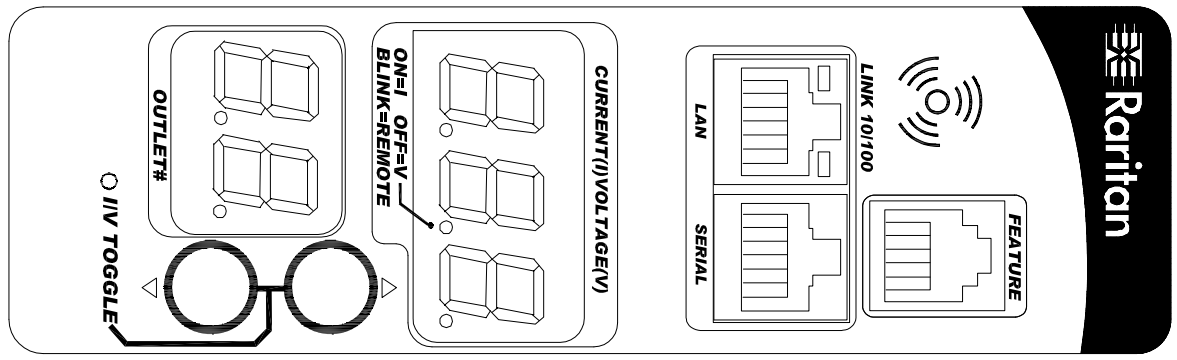

VIEW A

VIEW B

VIEW C

Option 1.

Option 2.

VIEW D

Option 3.

NOTES:
1. ALL DIMENSIONS ARE MILLIMETERS [INCHES].

TITLE:
iPDU Zero U, Single Phase, 230V,
Input: IEC309 3P+N+PE 230V/16A,
Output: (14) C13, (2) C19

DWG NO.
MPX-5367 & MPX-4367

REV.
A