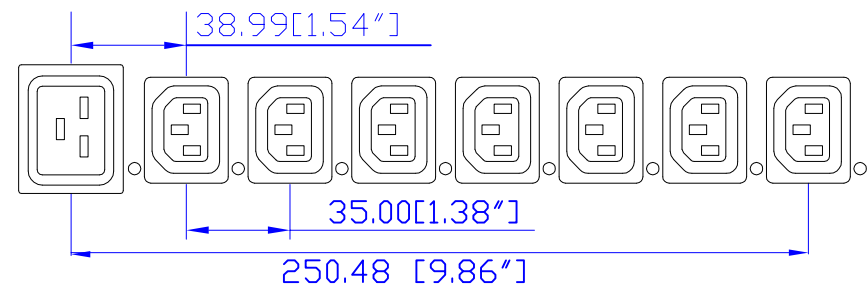

VIEW A

VIEW B

VIEW C

Option 1.

Option 2.

VIEW D

Option 3.

NOTES:
1. ALL DIMENSIONS ARE MILLIMETERS [INCHES].

DRAWN :	EVA	July 14 2009
ENGINEER:	Kevin_L	July 14 2009
APPROVED:	Kevin_C	July 14 2009

PROJECTION
THIRD ANGLE

DO NOT SCALE DRAWING
SHEET 1 OF 1

THIS DRAWING AND SPECIFICATIONS HEREIN ARE THE PROPERTY OF RARITAN, INC. AND SHALL NOT BE COPIED, REPRODUCED OR USED, IN WHOLE OR IN PART, AS THE BASIS FOR THE MANUFACTURE OR SALE OF ITEMS WITHOUT WRITTEN PERMISSION FROM RARITAN, INC. THIS DRAWING IS BASED UPON LATEST AVAILABLE INFORMATION AND IS SUBJECT TO CHANGE WITHOUT NOTICE.

TITLE:
iPDU Zero U, Single Phase, 230V,
Input: IEC309 3P+N+PE 230V/16A,
Output: (14) C13, (2) C19

DWG NO.
MPX-5367 & MPX-4367

REV.
A