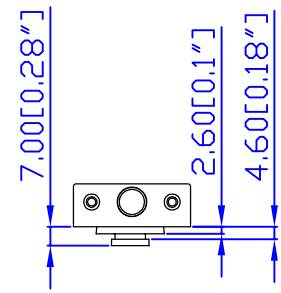

VIEW A

VIEW B

VIEW C

Option 1.

Option 2.

VIEW D

Option 3.

NOTES:
1. ALL DIMENSIONS ARE MILLIMETERS [INCHES].

DRAWN :	EVA	July 14 2009
ENGINEER:	Kevin_L	July 14 2009
APPROVED:	Kevin_C	July 14 2009

PROJECTION
THIRD ANGLE

DO NOT SCALE DRAWING
SHEET 1 OF 1

THIS DRAWING AND SPECIFICATIONS HEREIN ARE THE PROPERTY OF RARITAN, INC. AND SHALL NOT BE COPIED, REPRODUCED OR USED, IN WHOLE OR IN PART, AS THE BASIS FOR THE MANUFACTURE OR SALE OF ITEMS WITHOUT WRITTEN PERMISSION FROM RARITAN, INC. THIS DRAWING IS BASED UPON LATEST AVAILABLE INFORMATION AND IS SUBJECT TO CHANGE WITHOUT NOTICE.

TITLE:
iPDU Zero U, Single Phase, 230V,
Input: IEC309 3P+N+PE 230V/16A,
Output: (14) C13, (2) C19

DWG NO.
MPX-5367 & MPX-4367

REV.
A